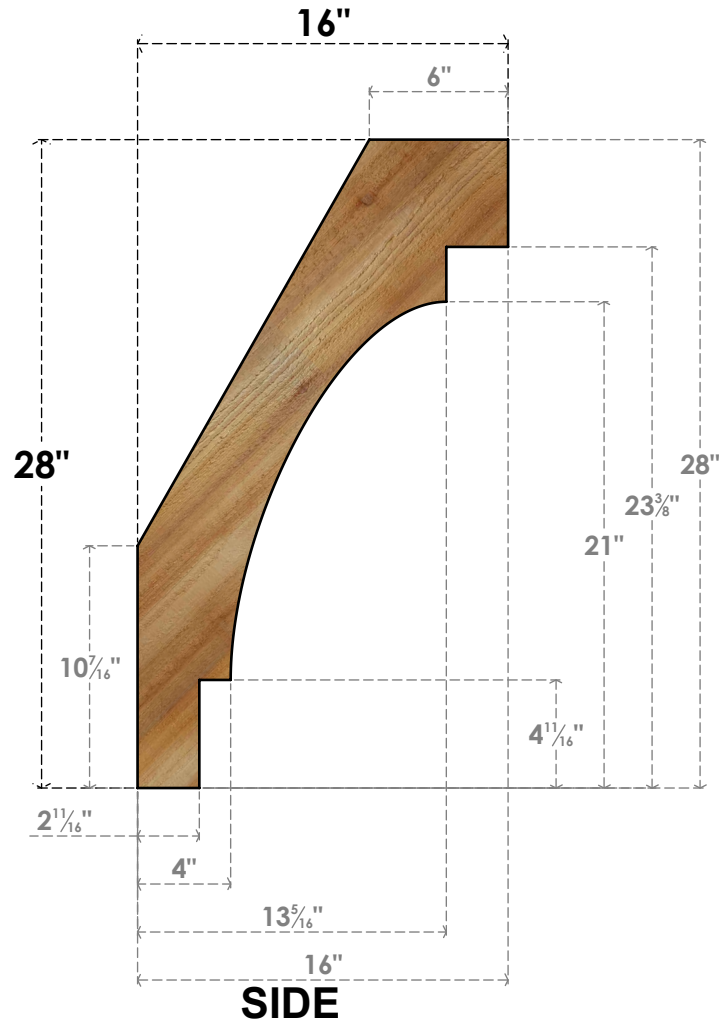

BRC06X16X28MRC00RWR

6"W X 16"D X 28"H MERCED ROUGH SAWN BRACE, WESTERN RED CEDAR

EKENA MILLWORK
 2300 WEST MAIN ST.
 CLARKSVILLE, TX 75426
 TOLL FREE: 866-607-0453
 WWW.EKENAMILLWORK.COM

NOTES

1. INSTALLATION TO BE COMPLETED IN ACCORDANCE WITH MANUFACTURER'S SPECIFICATIONS.
2. DRAWING MAY NOT BE TO SCALE
3. THIS DRAWING IS INTENDED FOR DESIGN AND PLANNING PURPOSES ONLY.
4. ALL INFORMATION CONTAINED HEREIN WAS CURRENT AT THE TIME OF DEVELOPMENT BUT MUST BE REVIEWED AND APPROVED BY THE PRODUCT MANUFACTURER TO BE CONSIDERED ACCURATE.
5. PRODUCTS ARE NOT KILN DRIED. THIS ITEM IS UNIQUE AND WILL CONTAIN THE NATURAL VARIATIONS THAT THE WOOD SPECIES OFFERS. THIS MAY RESULT IN VARIATIONS UP TO 1/4"