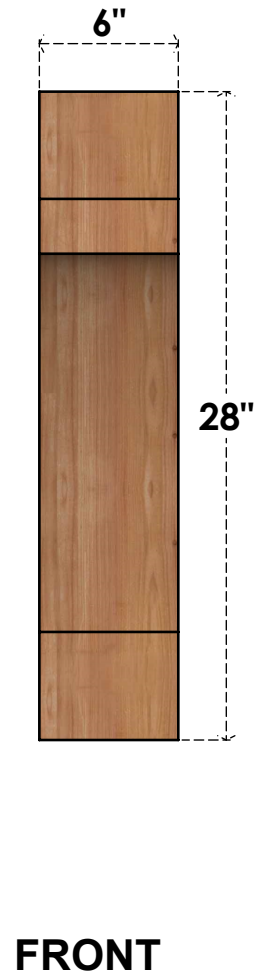

BRC06X16X28MRC00RWR

6"W X 16"D X 28"H MERCED ROUGH SAWN BRACE, WESTERN RED CEDAR

EKENA MILLWORK
 2300 WEST MAIN ST.
 CLARKSVILLE, TX 75426
 TOLL FREE: 866-607-0453
 WWW.EKENAMILLWORK.COM

NOTES

1. INSTALLATION TO BE COMPLETED IN ACCORDANCE WITH MANUFACTURER'S SPECIFICATIONS.
2. DRAWING MAY NOT BE TO SCALE
3. THIS DRAWING IS INTENDED FOR DESIGN AND PLANNING PURPOSES ONLY.
4. ALL INFORMATION CONTAINED HEREIN WAS CURRENT AT THE TIME OF DEVELOPMENT BUT MUST BE REVIEWED AND APPROVED BY THE PRODUCT MANUFACTURER TO BE CONSIDERED ACCURATE.
5. PRODUCTS ARE NOT KILN DRIED. THIS ITEM IS UNIQUE AND WILL CONTAIN THE NATURAL VARIATIONS THAT THE WOOD SPECIES OFFERS. THIS MAY RESULT IN VARIATIONS UP TO 1/4"